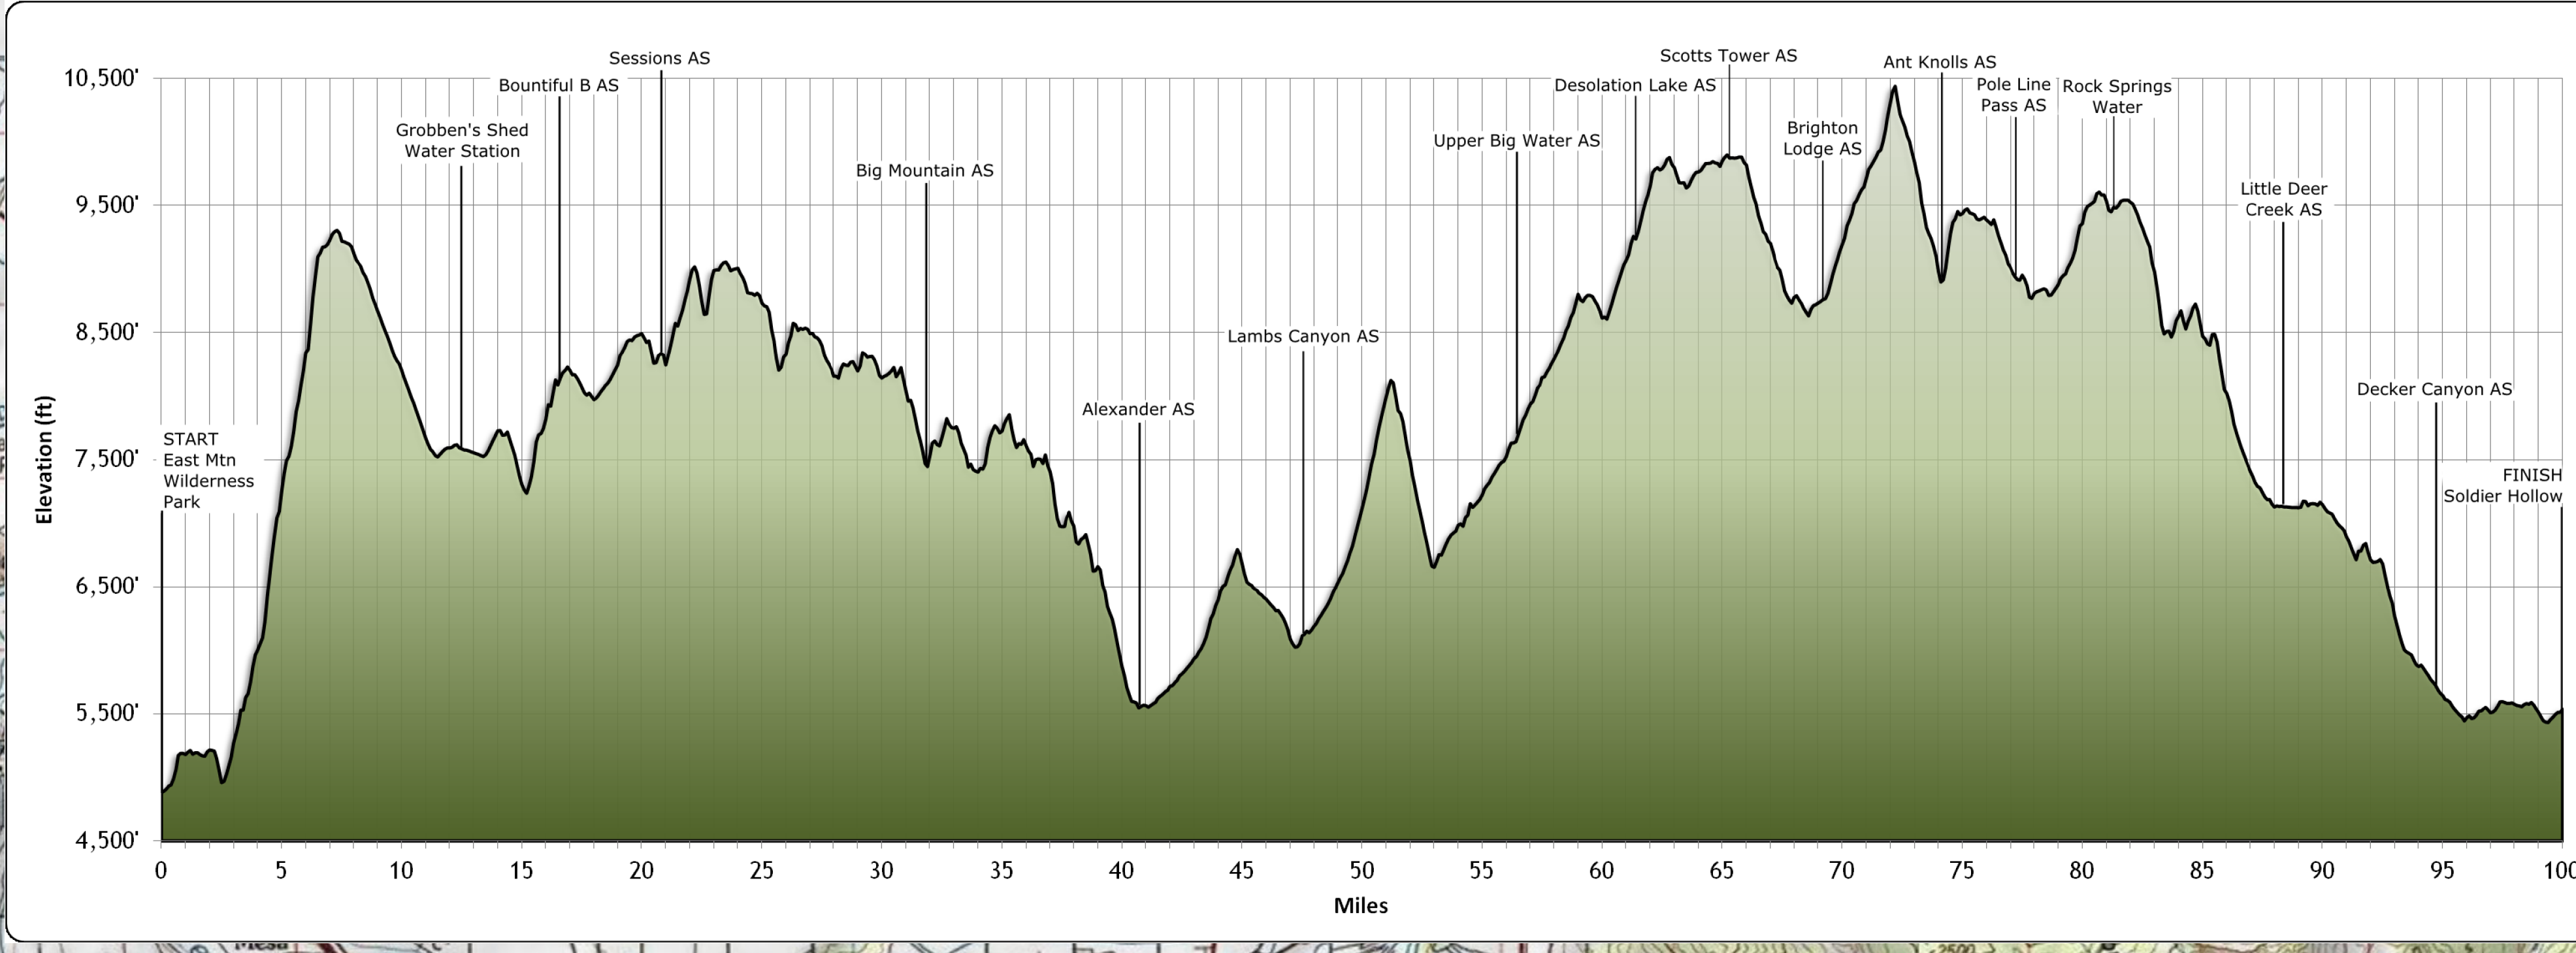

Wasatch Front 100 Mile Endurance Run

● Ref. Points
 ● Aid Stations
 ● Aid/Crew Access
 — Wasatch 100 Route

0 1 2 4 6 Miles